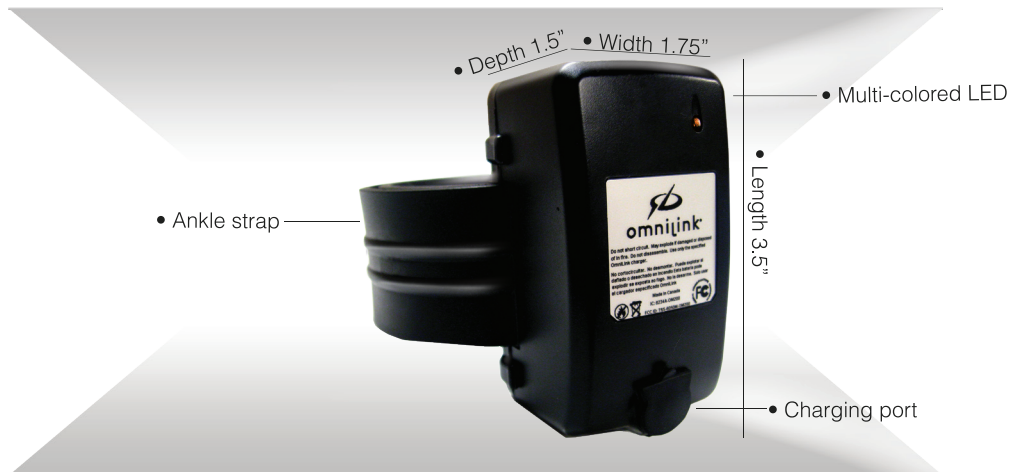

The device of choice for resellers and gov't agencies, the OM210 sets the standard in reliability and intuitiveness.

Specifications

- Small [3.5"(l) x 1.75"(w) x 1.5"(d)]
- Lightweight [7 oz. with battery]
- Heavy-duty shock resistance
- Operates at -20° to +60° C
- Adjustable, reusable strap
- GPS and AFLT technology
- ABS plastic enclosure
- Internal antenna
- Ankle-mounted
- Hypoallergenic
- FCC compliant
- Waterproof
- 1 piece

For more information, call toll free:

1-800-936-5031

www.americancorrections.com

9720 Coit Road
Suite 220-334
Plano, TX 75025

“Your device has to work. False pings are not acceptable. When you’re in court you must have faith in your equipment. You must know that it works right. Nothing I have ever used—and there have been many—can compare to Omnilink.”

—Bill Delehanty, Clark County Superior Court

Reliable monitoring

Reliability is everything in offender monitoring. That’s why organizations choose Omnilink—the location technology experts. Our technology is the most advanced so your location data is the most dependable and precise.

- The first—and the most advanced—indoor tracking
- The longest battery life in the industry
- Fewest false tamper alerts in the industry
- Thwarts hackers with proprietary signal encryption
- Ensures data delivery with multiple transmission methods
- Patented Precision Engine increases location accuracy

Intuitiveness

Technology is just another tool you use to get the job done better, easier, and quicker. If technology isn’t intuitive—if it’s frustrating, complicated, or high-maintenance—we believe it’s not worth having.

- Most user-friendly software in the industry
- The first—and still the most proven—1-piece ankle bracelet
- Adjustable, reusable, one-size-fits-many strap
- Easy ‘no tools’ installation
- Dishwasher safe and truly 100% waterproof
- The longest battery life in the industry
- Battery fully recharges in just 90 minutes
- Automatically reduces inbox clutter with fewer alerts